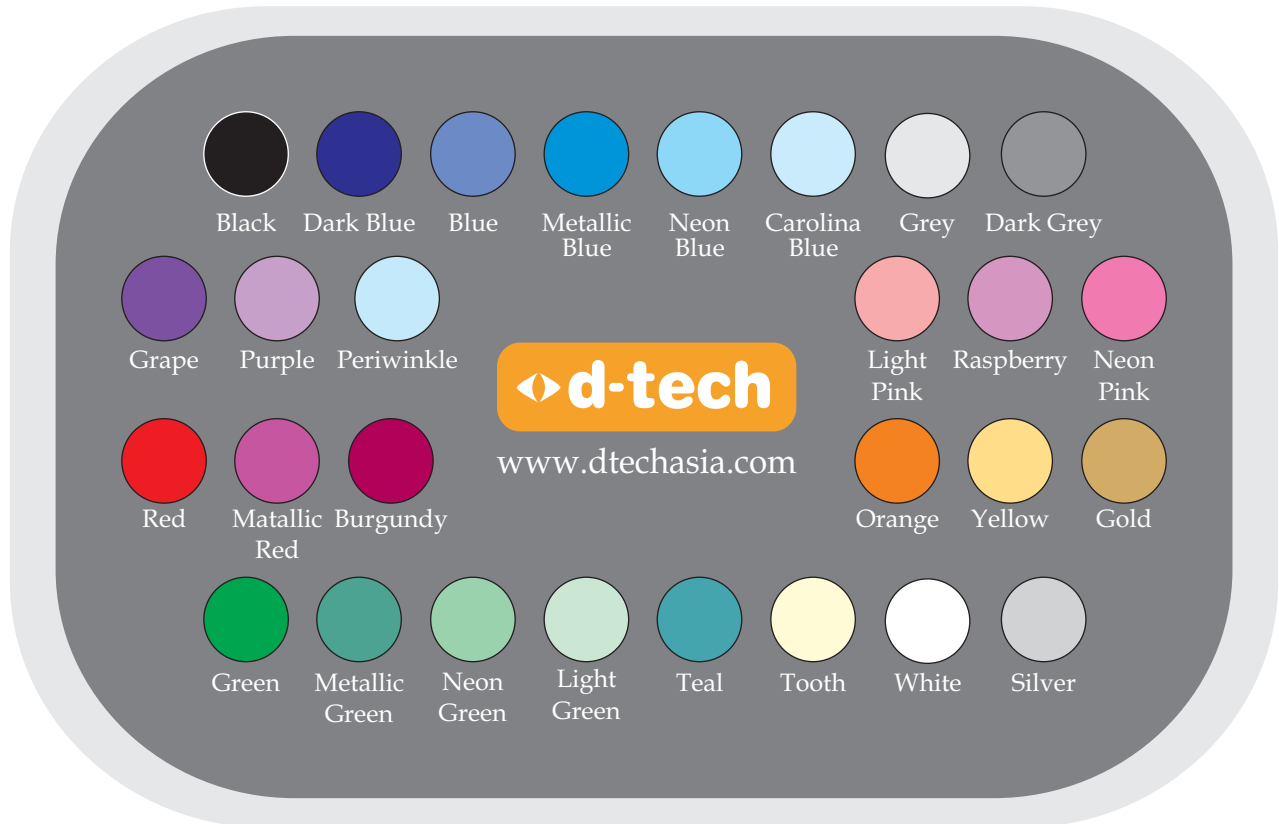

Elastomeric Chain Color Coded Chart

Spool Dispenser